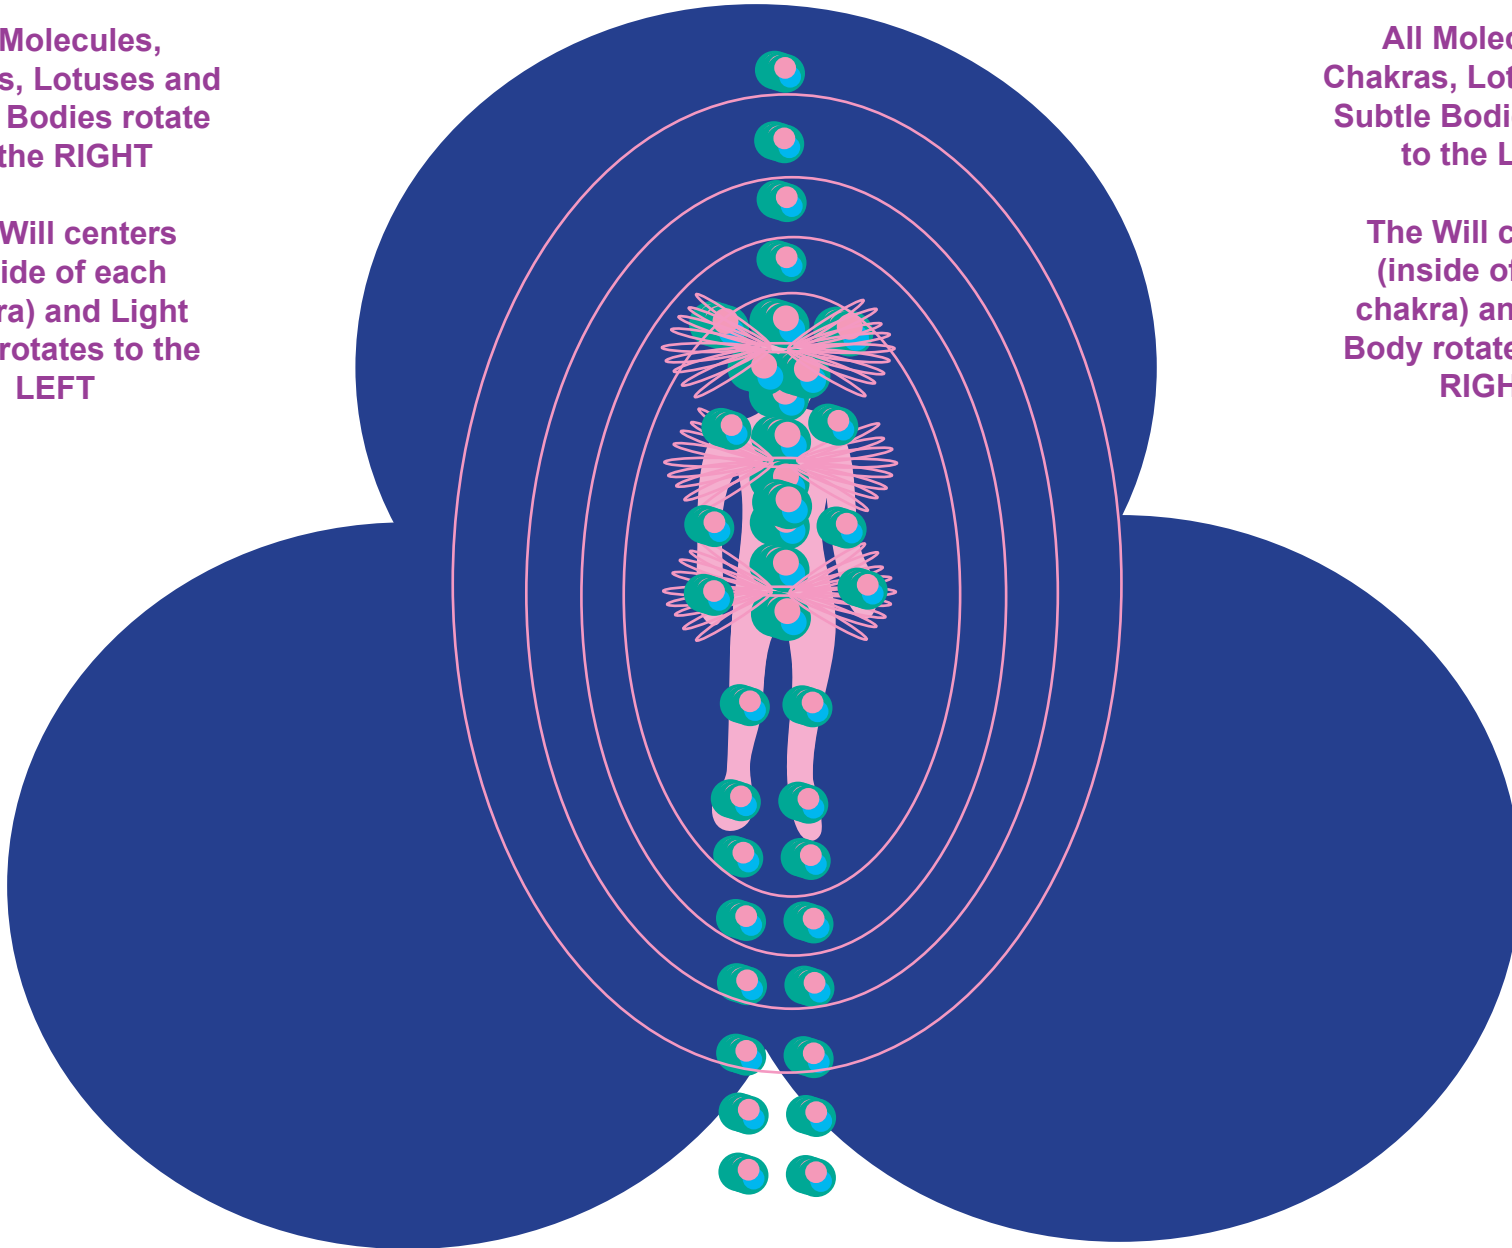

# Field Rotation to Align in Present Time

## FEMALE ROTATION

All Molecules,  
Chakras, Lotuses and  
Subtle Bodies rotate  
to the RIGHT

The Will centers  
(inside of each  
chakra) and Light  
Body rotates to the  
LEFT

## MALE ROTATION

All Molecules,  
Chakras, Lotuses and  
Subtle Bodies rotate  
to the LEFT

The Will centers  
(inside of each  
chakra) and Light  
Body rotates to the  
RIGHT

Syncopate the Rhythm of the Rotation to the Molecules of the Land and Global Subtle Body  
Rotation to Align in Present Time with Earth